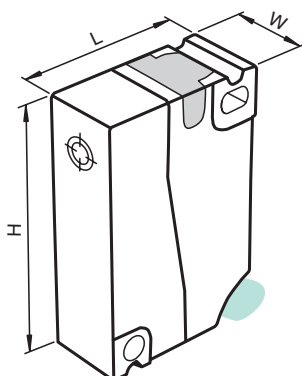

Model number	Type of installation	Detection range [mm]	Output type	Output type	Switching function	Voltage type	Switching frequency [Hz]	UB (min)	UB (max)	Connection type	Cable length [mm]	Cable material	CCC
NBB2-F1-US	Flush	2	2-wire	2-wire	Normally-open (NO)	AC/DC	25	20	253	Fixed cable	2000	PVC	■
NBB2-F1-E2	Flush	2	3-wire	PNP	Normally-open (NO)	DC	1400	10	30	Fixed cable	2000	PVC	
NBB2-F1-E2-V3	Flush	2	3-wire	PNP	Normally-open (NO)	DC	1400	10	30	M8 connector plug			
NBB4-F1-A0	Flush	4	4-wire	NPN	Complementary	DC	1400	10	30	Fixed cable	2000	PVC	
NBB4-F1-A0 5M	Flush	4	4-wire	NPN	Complementary	DC	1400	10	30	Fixed cable	5000	PVC	
NBB4-F1-A0-V31	Flush	4	4-wire	NPN	Complementary	DC	1400	10	30	M8 connector plug			
NBB4-F1-A2	Flush	4	4-wire	PNP	Complementary	DC	1400	10	30	Fixed cable	2000	PVC	
NBB4-F1-A2-V31	Flush	4	4-wire	PNP	Complementary	DC	1400	10	30	M8 connector plug			
NBB4-F1-E0	Flush	4	3-wire	NPN	Normally-open (NO)	DC	1400	10	30	Fixed cable	2000	PVC	
NBB4-F1-E0-V3	Flush	4	3-wire	NPN	Normally-open (NO)	DC	1400	10	30	M8 connector plug			
NBB4-F1-E2	Flush	4	3-wire	PNP	Normally-open (NO)	DC	1400	10	30	Fixed cable	2000	PVC	
NBB4-F1-E2-6M	Flush	4	3-wire	PNP	Normally-open (NO)	DC	1400	10	30	Fixed cable	6000	PVC	
NBB4-F1-E2-V3	Flush	4	3-wire	PNP	Normally-open (NO)	DC	1400	10	30	M8 connector plug			
NBB4-F1-E3	Flush	4	3-wire	PNP	Normally-closed (NC)	DC	1400	10	30	Fixed cable	2000	PVC	
NBB4-F1-E3-6M	Flush	4	3-wire	PNP	Normally-closed (NC)	DC	1400	10	30	Fixed cable	6000	PVC	
NBB4-F1-E3-V3	Flush	4	3-wire	PNP	Normally-closed (NC)	DC	1400	10	30	M8 connector plug			
NBB4-F1-UO	Flush	4	2-wire	2-wire	Normally-closed (NC)	AC/DC	25	20	253	Fixed cable	2000	PVC	■
NBB4-F1-US	Flush	4	2-wire	2-wire	Normally-open (NO)	AC/DC	25	20	253	Fixed cable	2000	PVC	■
NBN8-F1-A0	Non-flush	8	4-wire	NPN	Complementary	DC	1400	10	30	Fixed cable	2000	PVC	
NBN8-F1-A0-V31	Non-flush	8	4-wire	NPN	Complementary	DC	1400	10	30	M8 connector plug			
NBN8-F1-A2	Non-flush	8	4-wire	PNP	Complementary	DC	1400	10	30	Fixed cable	2000	PVC	
NBN8-F1-A2-V31	Non-flush	8	4-wire	PNP	Complementary	DC	1400	10	30	M8 connector plug			
NBN8-F1-E0	Non-flush	8	3-wire	NPN	Normally-open (NO)	DC	1400	10	30	Fixed cable	2000	PVC	
NBN8-F1-E0-V3	Non-flush	8	3-wire	NPN	Normally-open (NO)	DC	1400	10	30	M8 connector plug			
NBN8-F1-E2	Non-flush	8	3-wire	PNP	Normally-open (NO)	DC	1400	10	30	Fixed cable	2000	PVC	
NBN8-F1-E2-V3	Non-flush	8	3-wire	PNP	Normally-open (NO)	DC	1400	10	30	M8 connector plug			
NBN8-F1-E3	Non-flush	8	3-wire	PNP	Normally-closed (NC)	DC	1400	10	30	Fixed cable	2000	PVC	
NBN8-F1-E3-V3	Non-flush	8	3-wire	PNP	Normally-closed (NC)	DC	1400	10	30	M8 connector plug