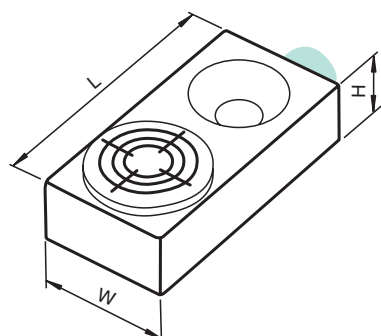

F79 Series

Standard Technical Data

Type of installation	Flush
Detection range	1.5 mm
Output type	3-wire
Voltage type	DC
Switching frequency	1200 Hz
Operating voltage (min)	5 V
Operating voltage (max)	30 V
Cable material	PVC
Housing length L	16 mm
Housing width W	8 mm
Housing height H	4.7 mm

For detailed data and description, see the datasheet. Further products can be found online at www.pepperl-fuchs.com.

Model number	Output type	Switching function	Connection type	Cable length [mm]	CSA	EAC	UL
NBB1,5-F79-E0	NPN	Normally-open (NO)	Stranded cable	500	■		■
NBB1,5-F79-E0-0,1M-V3	NPN	Normally-open (NO)	Fixed cable with M8 plug	100			
NBB1,5-F79-E0-0,5M	NPN	Normally-open (NO)	Fixed cable	500			
NBB1,5-F79-E0-5M	NPN	Normally-open (NO)	Fixed cable	5000			
NBB1,5-F79-E1	NPN	Normally-closed (NC)	Other		■		■
NBB1,5-F79-E1-0,1M-V3	NPN	Normally-closed (NC)	Fixed cable with M8 plug	100			
NBB1,5-F79-E1-0,5M	NPN	Normally-closed (NC)	Fixed cable	500			
NBB1,5-F79-E1-5M	NPN	Normally-closed (NC)	Fixed cable	5000			
NBB1,5-F79-E2	PNP	Normally-open (NO)	Stranded cable	500	■	■	■
NBB1,5-F79-E2-0,16M-V1	PNP	Normally-open (NO)	Fixed cable with M12 plug	160			
NBB1,5-F79-E2-0,1M-V3	PNP	Normally-open (NO)	Fixed cable with M8 plug	100			
NBB1,5-F79-E2-0,5M	PNP	Normally-open (NO)	Fixed cable	500			
NBB1,5-F79-E2-2M	PNP	Normally-open (NO)	Fixed cable	2000			■
NBB1,5-F79-E2-5M	PNP	Normally-open (NO)	Fixed cable	5000			
NBB1,5-F79-E3	PNP	Normally-closed (NC)	Stranded cable	500	■	■	■
NBB1,5-F79-E3-0,1M-V3	PNP	Normally-closed (NC)	Fixed cable with M8 plug	100			
NBB1,5-F79-E3-0,5M	PNP	Normally-closed (NC)	Fixed cable	500			
NBB1,5-F79-E3-5M	PNP	Normally-closed (NC)	Fixed cable	5000			