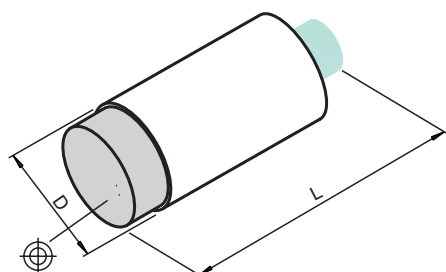

Model number	Type of installation	Detection range [mm]	Output type	Switching function	Voltage type	Switching frequency [Hz]	UB (max)	Connection type	Cable length [mm]	Cable material	Length L	CCC	CSA	UL
NBB5-18GM60-WO	Flush	5	2-wire	Normally-closed (NC)	AC	20	253	Fixed cable	2000	PVC	60	■	■	■
NBB5-18GM60-WO-V12	Flush	5	2-wire	Normally-closed (NC)	AC	20	253	1/2 inch connector plug			60	■	■	■
NBB5-18GM60-WS	Flush	5	2-wire	Normally-open (NO)	AC	20	253	Fixed cable	2000	PVC	60	■	■	■
NBB5-18GM60-WS-10M	Flush	5	2-wire	Normally-open (NO)	AC	20	253	Fixed cable	10000	PVC	60	■	■	■
NBB5-18GM60-WS-5M	Flush	5	2-wire	Normally-open (NO)	AC	20	253	Fixed cable	5000	PVC	60	■	■	■
NBB5-18GM60-WS-V11	Flush	5	2-wire	Normally-open (NO)	AC	20	253	M12 connector plug			60	■	■	■
NBB5-18GM60-WS-V12	Flush	5	2-wire	Normally-open (NO)	AC	20	253	1/2 inch connector plug			60	■	■	■
NBB5-18GM80-WO-V93	Flush	5	2-wire	Normally-closed (NC)	AC	20	253	7/8 inch connector plug			80	■	■	■
NBB5-18GM80-WS-V93	Flush	5	2-wire	Normally-open (NO)	AC	20	253	7/8 inch connector plug			80	■	■	■
NBB8-18GM55-UO-V93	Flush	8	3-wire	Normally-closed (NC)	AC/DC	30	300	7/8 inch connector plug			75	■	■	■
NBB8-18GM60-UO	Flush	8	3-wire	Normally-closed (NC)	AC/DC	30	300	Fixed cable	2000	PUR	63	■	■	■
NBB8-18GM60-UO-V12	Flush	8	3-wire	Normally-closed (NC)	AC/DC	30	300	1/2 inch connector plug			70	■	■	■
NBB8-18GM60-US	Flush	8	2-wire	Normally-open (NO)	AC/DC	30	300	Fixed cable	2000	PUR	63	■	■	■
NBB8-18GM60-US-10M	Flush	8	3-wire	Normally-open (NO)	AC/DC	30	300	Fixed cable	10000	PUR	63	■	■	■
NBB8-18GM60-US-V12	Flush	8	3-wire	Normally-open (NO)	AC/DC	30	300	1/2 inch connector plug			70	■	■	■
NBN8-18GM60-WO	Non-flush	8	2-wire	Normally-closed (NC)	AC	20	253	Fixed cable	2000	PVC	60	■	■	■
NBN8-18GM60-WO-V12	Non-flush	8	2-wire	Normally-closed (NC)	AC	20	253	1/2 inch connector plug			60	■	■	■
NBN8-18GM60-WS	Non-flush	8	2-wire	Normally-open (NO)	AC	20	253	Fixed cable	2000	PVC	60	■	■	■
NBN8-18GM60-WS-V11	Non-flush	8	2-wire	Normally-open (NO)	AC	20	253	M12 connector plug			60	■	■	■
NBN8-18GM60-WS-V12	Non-flush	8	2-wire	Normally-open (NO)	AC	20	253	1/2 inch connector plug			60	■	■	■
NBN8-18GM80-WO-V93	Non-flush	8	2-wire	Normally-closed (NC)	AC	20	253	7/8 inch connector plug			80	■	■	■
NBN8-18GM80-WS-V93	Non-flush	8	2-wire	Normally-open (NO)	AC	20	253	7/8 inch connector plug			80	■	■	■
NBN15-18GM55-UO-V93	Non-flush	15	3-wire	Normally-closed (NC)	AC/DC	30	300				75			■
NBN15-18GM55-US-V93	Non-flush	15	3-wire	Normally-open (NO)	AC/DC	30	300	7/8 inch connector plug			75	■	■	■
NBN15-18GM60-UO	Non-flush	15	3-wire	Normally-closed (NC)	AC/DC	30	300	Fixed cable	2000	PUR	63	■	■	■
NBN15-18GM60-UO-V12	Non-flush	15	3-wire	Normally-closed (NC)	AC/DC	30	300	1/2 inch connector plug			70	■	■	■
NBN15-18GM60-US	Non-flush	15	3-wire	Normally-open (NO)	AC/DC	30	300	Fixed cable	2000	PUR	63	■	■	■
NBN15-18GM60-US-V12	Non-flush	15	3-wire	Normally-open (NO)	AC/DC	30	300	1/2 inch connector plug			70	■	■	■