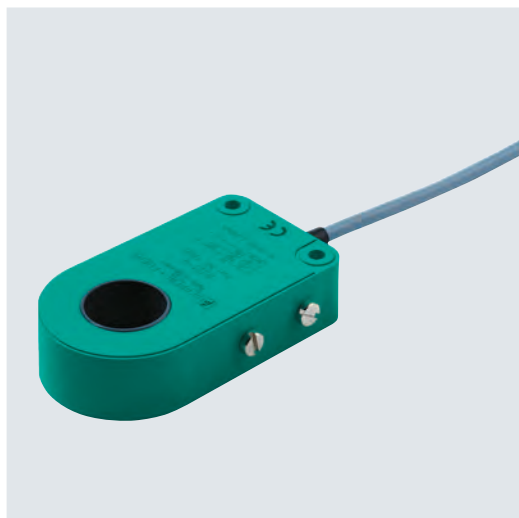

Ring Diameter 21 mm

Standard Technical Data	
Detection range	21 mm
Output type	3-wire
Output type	PNP
Switching function	Normally-open (NO)
Voltage type	DC
Switching frequency	1000 Hz
Operating voltage (min)	10 V
Operating voltage (max)	30 V
Cable material	PVC
Housing length L	20 mm
Housing width W	45 mm
Housing height H	80 mm
CSA	■
UL	■

For detailed data and description, see the datasheet. Further products can be found online at www.pepperl-fuchs.com.

Model number	Connection type	Cable length [mm]
RJ21-E2	Fixed cable	2000
RJ21-E2-0,1M-V1	Fixed cable with M12 plug	100

Accessories	
V1-G-2M-PUR	Single-ended female cordset, M12, 4-pin, PUR cable
V1-W-2M-PUR	Single-ended female cordset, M12, 4-pin, PUR cable