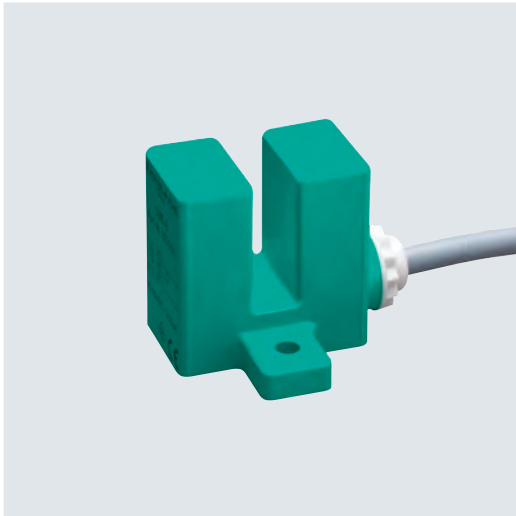

# Slot Width 10 mm

Standard Technical Data	
Detection range	10 mm
Voltage type	DC
Switching frequency	1000 Hz
Connection type	Fixed cable
Cable material	PVC
Housing length L	44 mm
Housing width W	55 mm
Housing height H	45 mm
CSA	■
UL	■

For detailed data and description, see the datasheet. Further products can be found online at [www.pepperl-fuchs.com](http://www.pepperl-fuchs.com).

Model number	Output type	Output type	Switching function	UB (min)	UB (max)	Cable length [mm]	ATEX	FM
SJ10-N	2-wire	NAMUR	Normally-closed (NC)	8.2	8.2	2000	■	■
SJ10-N-5M	2-wire	NAMUR	Normally-closed (NC)	8.2	8.2	5000	■	
SJ10-E	3-wire	NPN	Normally-open (NO)	10	30	2000		
SJ10-E2	3-wire	PNP	Normally-open (NO)	10	30	2000		