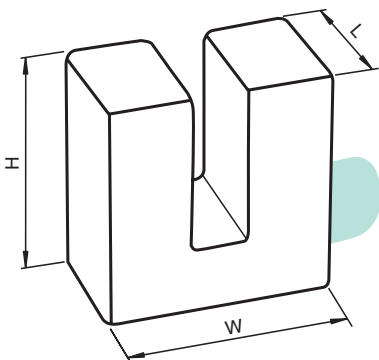

Slot Width 15 mm

Standard Technical Data

Detection range	15 mm
Housing length L	48 mm
Housing width W	30 mm
Housing height H	60 mm
CSA	■
UL	■

For detailed data and description, see the datasheet. Further products can be found online at www.pepperl-fuchs.com.

Model number	Output type	Output type	Switching function	Voltage type	Switching frequency [Hz]	UB (min)	UB (max)	Connection type	Cable length [mm]	Cable material	CCC
SJ15-WO	2-wire	2-wire	Normally-closed (NC)	AC	25	20	253	Fixed cable	2000	PVC	■
SJ15-WS	2-wire	2-wire	Normally-open (NO)	AC	25	20	253	Fixed cable	2000	PVC	■
SJ15-A	4-wire	NPN	Complementary	DC	500	10	30	Fixed cable	2000	PVC	
SJ15-A-5M	4-wire	NPN	Complementary	DC	500	10	30	Fixed cable	5000	PVC	
SJ15-A2	4-wire	PNP	Complementary	DC	500	10	30	Fixed cable	2000	PVC	
SJ15-A2-V1	4-wire	PNP	Complementary	DC	500	10	30	M12 connector plug			
SJ15-E	3-wire	NPN	Normally-open (NO)	DC	500	10	30	Fixed cable	2000	PVC	
SJ15-E2	3-wire	PNP	Normally-open (NO)	DC	500	10	30	Fixed cable	2000	PVC	

Accessories

V1-G-2M-PUR	Single-ended female cordset, M12, 4-pin, PUR cable
V1-W-2M-PUR	Single-ended female cordset, M12, 4-pin, PUR cable