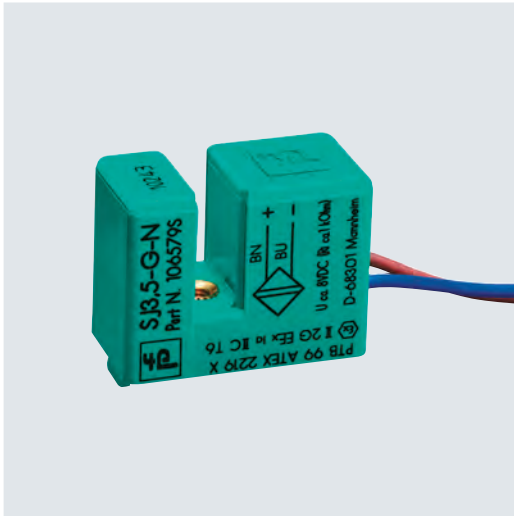

Slot Width 3.5 mm

Standard Technical Data

Detection range	3.5 mm
Voltage type	DC
Housing width W	10 mm
Housing height H	15 mm
UL	■

For detailed data and description, see the datasheet. Further products can be found online at www.pepperl-fuchs.com.