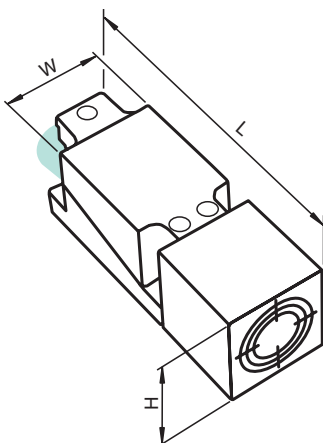

VariKont U3 Series

Standard Technical Data

Connection type	Terminal compartment
Housing length L	118 mm
Housing width W	40 mm
Housing height H	40 mm
UL	■

For detailed data and description, see the datasheet. Further products can be found online at www.pepperl-fuchs.com.

Model number	Type of installation	Detection range [mm]	Output type	Output type	Switching function	Voltage type	Switching frequency [Hz]	UB (min)	UB (max)	CCC
NBB20-U3-UU	Flush	20	2-wire	2-wire	Normally open/close selectable	AC/DC	100	20	300	■
NBB20-U3-A2	Flush	20	4-wire	PNP	Complementary	DC	440	10	30	
NBN40-U3-UU	Non-flush	40	2-wire	2-wire	Normally open/close selectable	AC/DC	100	20	300	■